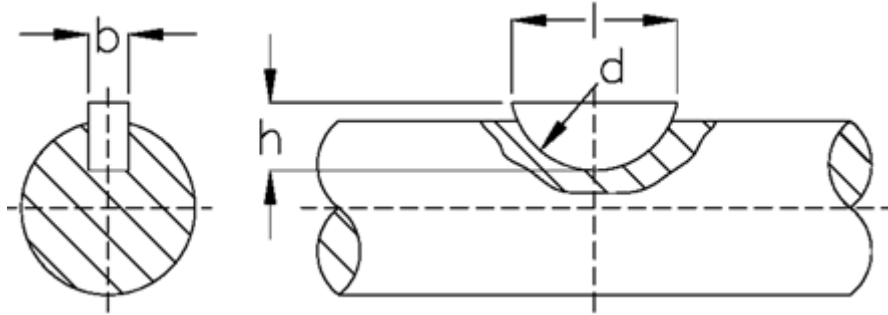

Article number: 09010421

Description: KLEE Woodruff key 3x3,7 DIN 6888

Measures

b = 3.0
d = 10
h = 3.7
l = 9.66